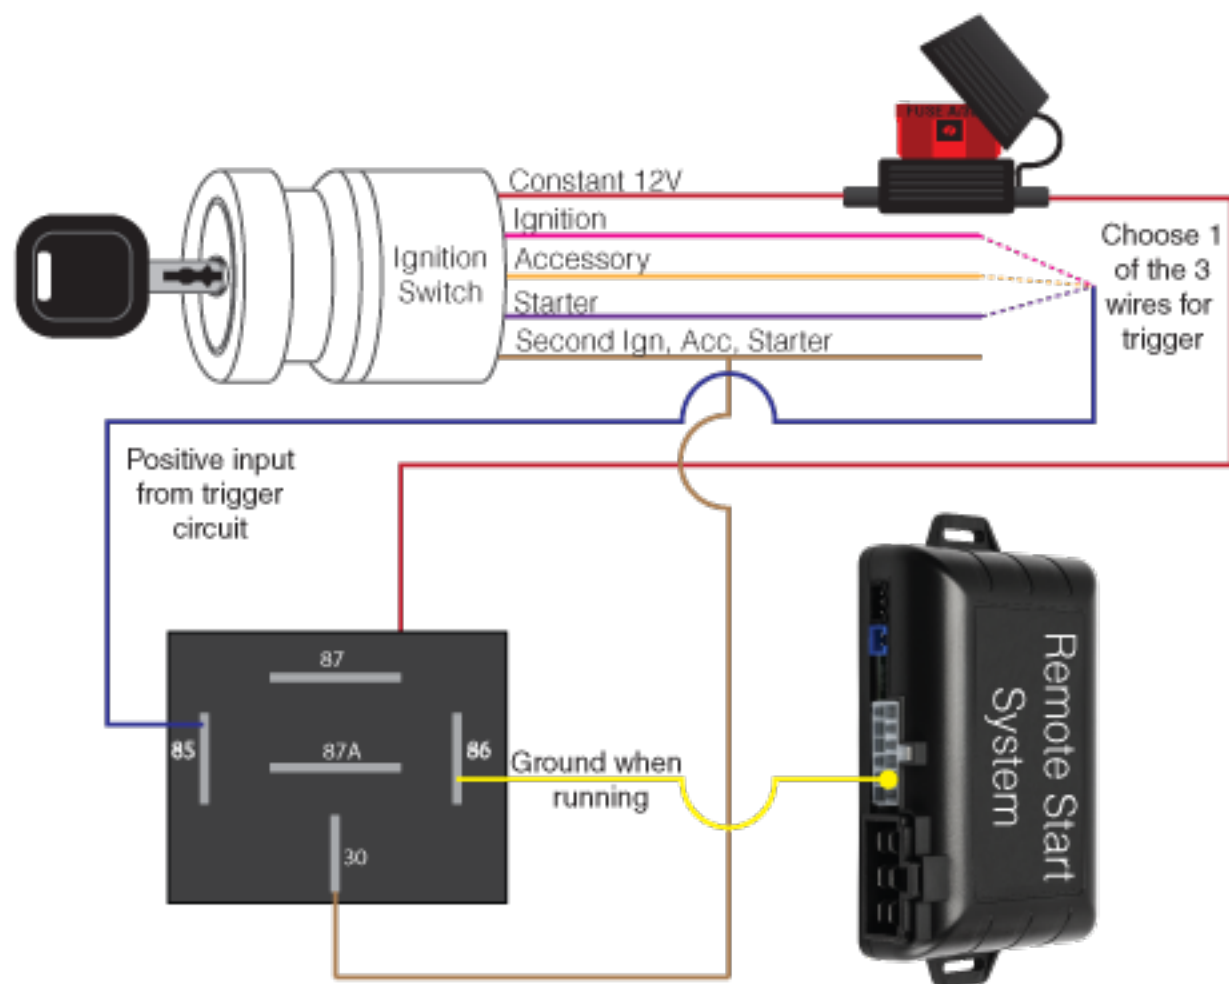

Second Ignition, Accessory or Starter

This will allow you to add a secondary Ignition, Accessory or Start wire to any of the CrimeStopper remote start and alarm.